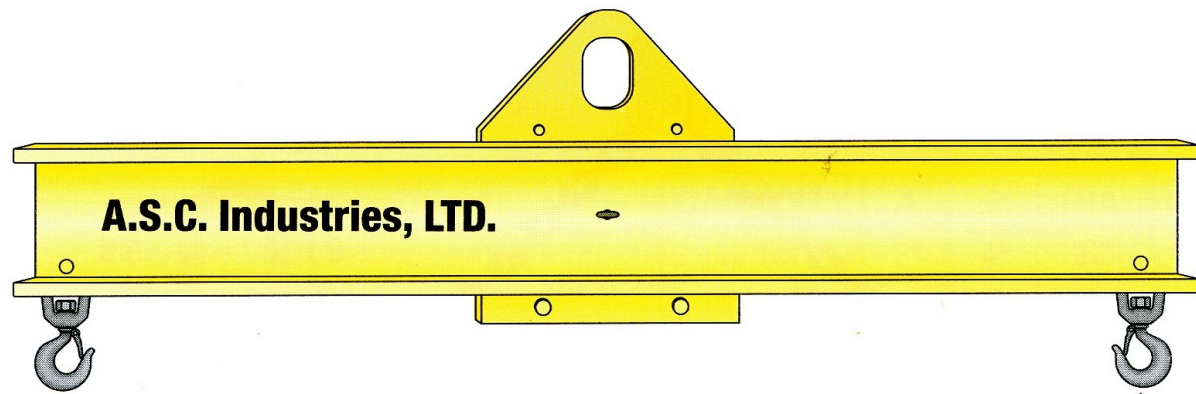

# Adjustable Lifting Beam (Pinned)

## Product Features:

- Adjustable bail (adjust before lifting)
- Extra holes available
- Swivel hooks supplied with latches
- Other capacities and spans available on request

Adjustable Bail Beam Pinned					
Capacity (Tons)	SPAN				
	6	10	12	16	20
1	BAB0010072	BAB0010120	BAB0010144	BAB0010192	BAB0010240
2	BAB0020072	BAB0020120	BAB0020144	BAB0020192	BAB0020240
3	BAB0030072	BAB0030120	BAB0030144	BAB0030192	BAB0030240
5	BAB0050072	BAB0050120	BAB0050144	BAB0050192	BAB0050240
7 - 1/2	BAB0075072	BAB0075120	BAB0075144	BAB0075192	BAB0075240
10	BAB0100072	BAB0100120	BAB0100144	BAB0100192	BAB0100240